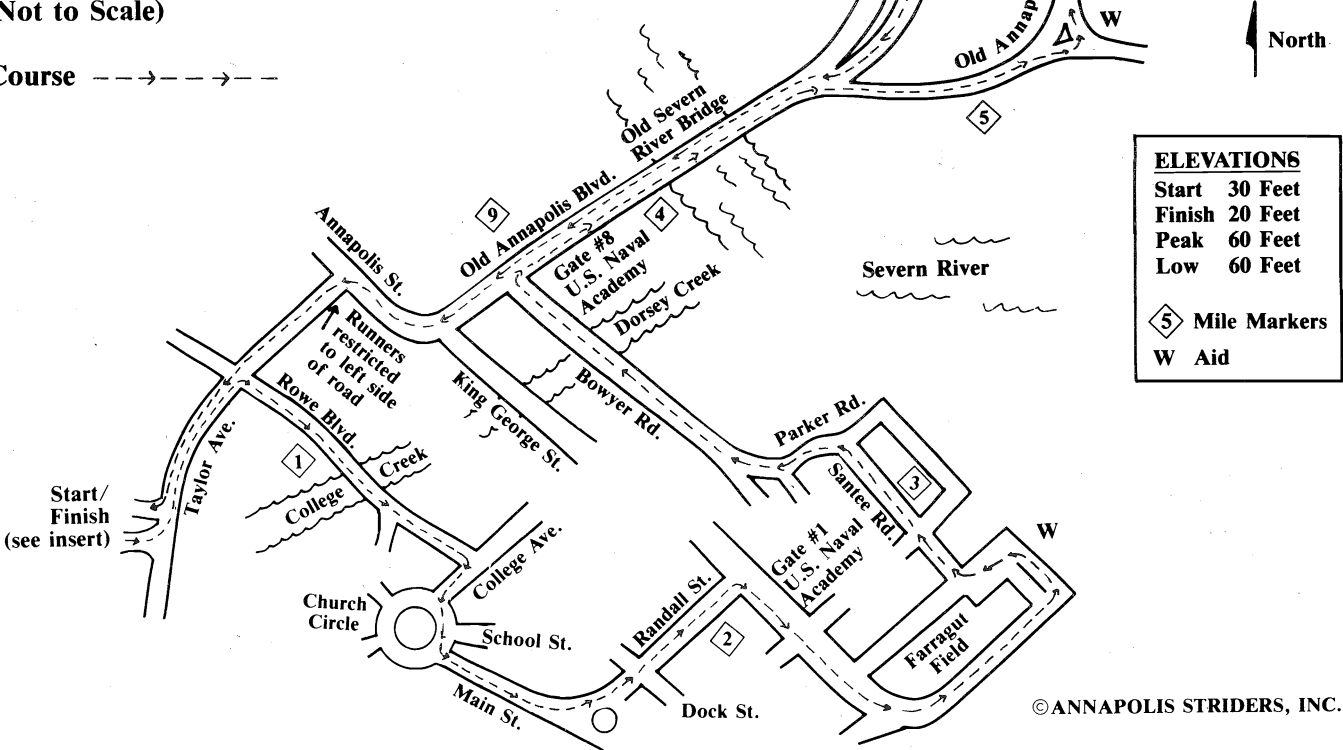

**13th Annapolis Run  
Course Map  
(Not to Scale)**

Course - - - - -

ELEVATIONS	
Start	30 Feet
Finish	20 Feet
Peak	60 Feet
Low	60 Feet

◻ Mile Markers  
 W Aid